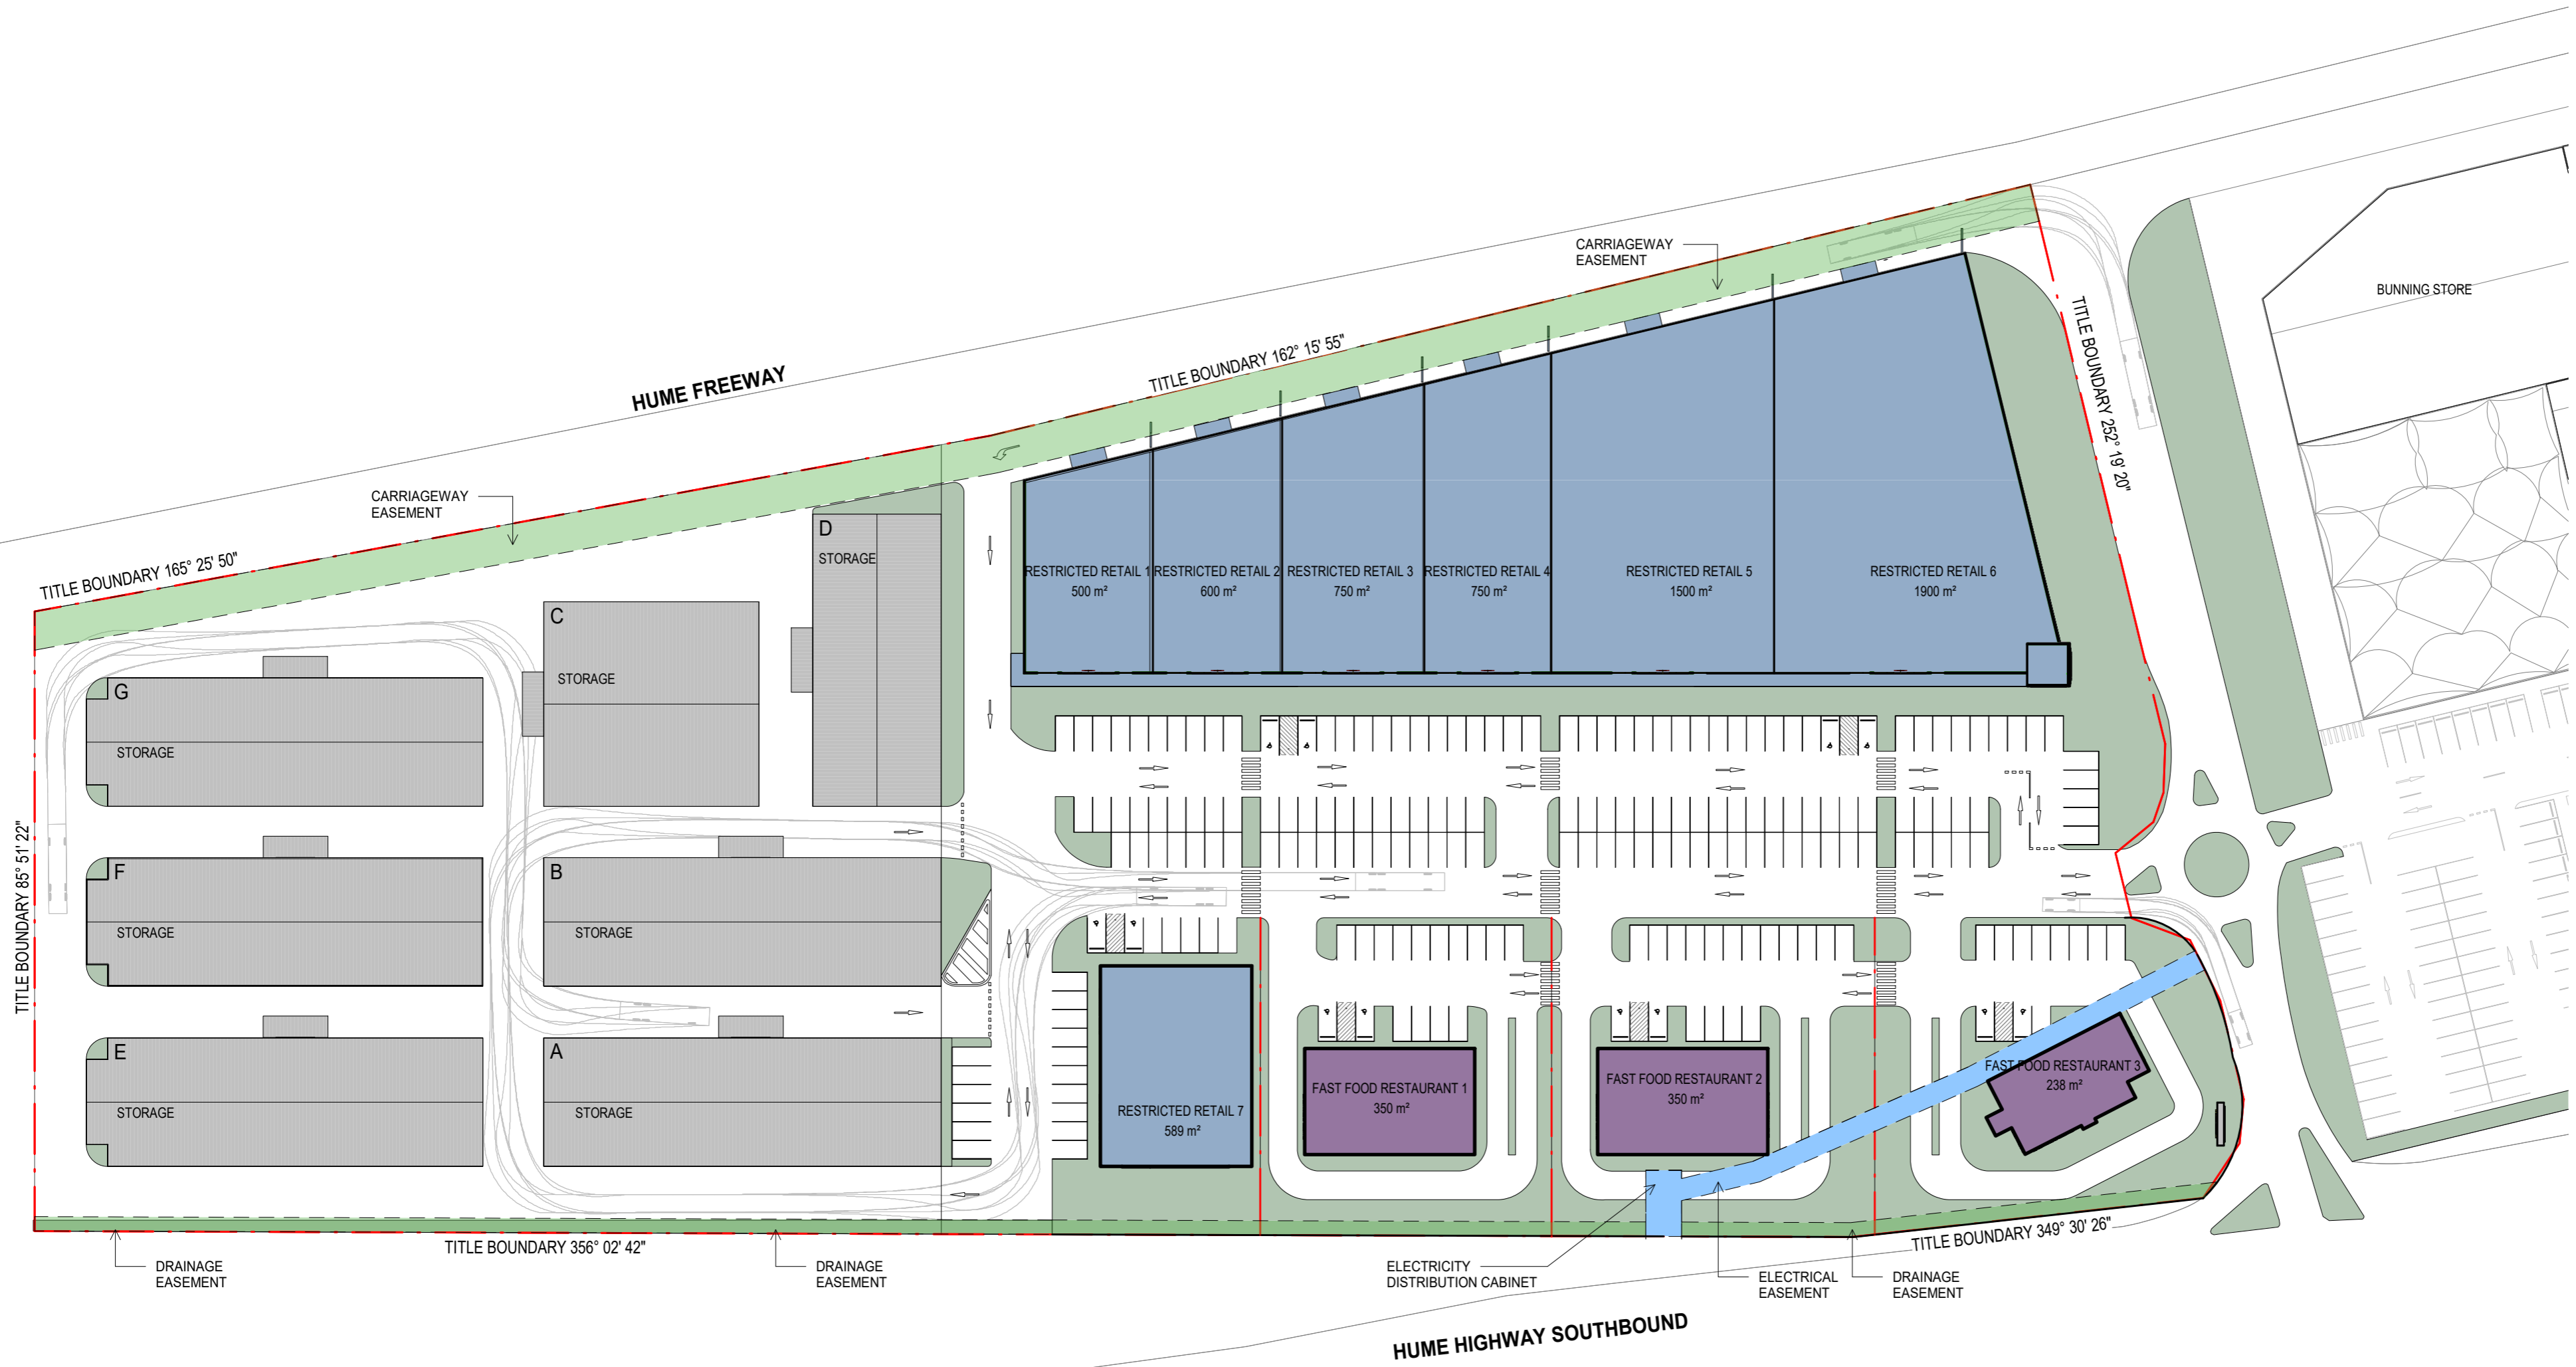

AREA SCHEDULE	
Name	Area
RESTRICTED AREA	
FAST FOOD RESTAURANT 1	350 m ²
FAST FOOD RESTAURANT 2	350 m ²
FAST FOOD RESTAURANT 3	238 m ²
RESTRICTED RETAIL 1	500 m ²
RESTRICTED RETAIL 2	600 m ²
RESTRICTED RETAIL 3	750 m ²
RESTRICTED RETAIL 4	750 m ²
RESTRICTED RETAIL 5	1500 m ²
RESTRICTED RETAIL 6	1900 m ²
RESTRICTED RETAIL 7	589 m ²
	7529 m ²

LEGEND

- RESTRICTED RETAIL
- FAST FOOD RESTAURANT
- PAD SITES
- LANDSCAPE

PARKING SCHEDULE

LARGE FORMAT RETAIL	
STANDARD CARPARK	149
DISABLED CARPARK	6
TOTAL	155

PARKING

FAST FOOD RESTAURANT	
FAST FOOD 1	14
DISABLED CARPARK	2
TOTAL	16

FAST FOOD 2	16
DISABLED CARPARK	2
TOTAL	18

FAST FOOD 3	9
DISABLED CARPARK	2
TOTAL	11

TOTAL LARGE FORMAT RETAIL & FAST FOOD RESTAURANT 200